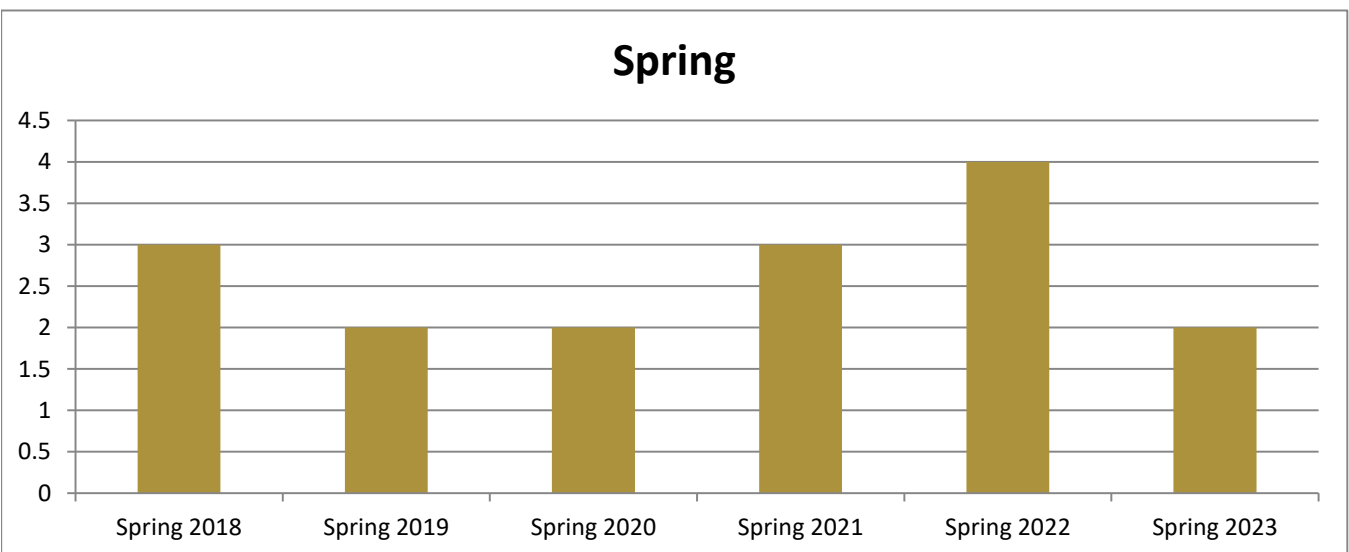

SMSU History Program Data

Enrolled Minors

Academic Years 2017-18 to 2022-23

Using Fall Semester Data (Fall 2017 to Fall 2022) for Term Specific measures

Enrolled by AY & Term		2018	2019	2020	2021	2022	2023
Fall		1	4	3	2	4	2
Spring		3	2	2	3	4	2
Summer		1		1	1	2	1
Grand Total		5	6	6	6	10	5

SMSU History Program Data

Enrolled Minors

Academic Years 2017-18 to 2022-23

Using Fall Semester Data (Fall 2017 to Fall 2022) for Term Specific measures

By Gender	Fall 2017	Fall 2018	Fall 2019	Fall 2020	Fall 2021	Fall 2022
Female	1	4	1	1	3	1
Male			2	1	1	1
Grand Total	1	4	3	2	4	2