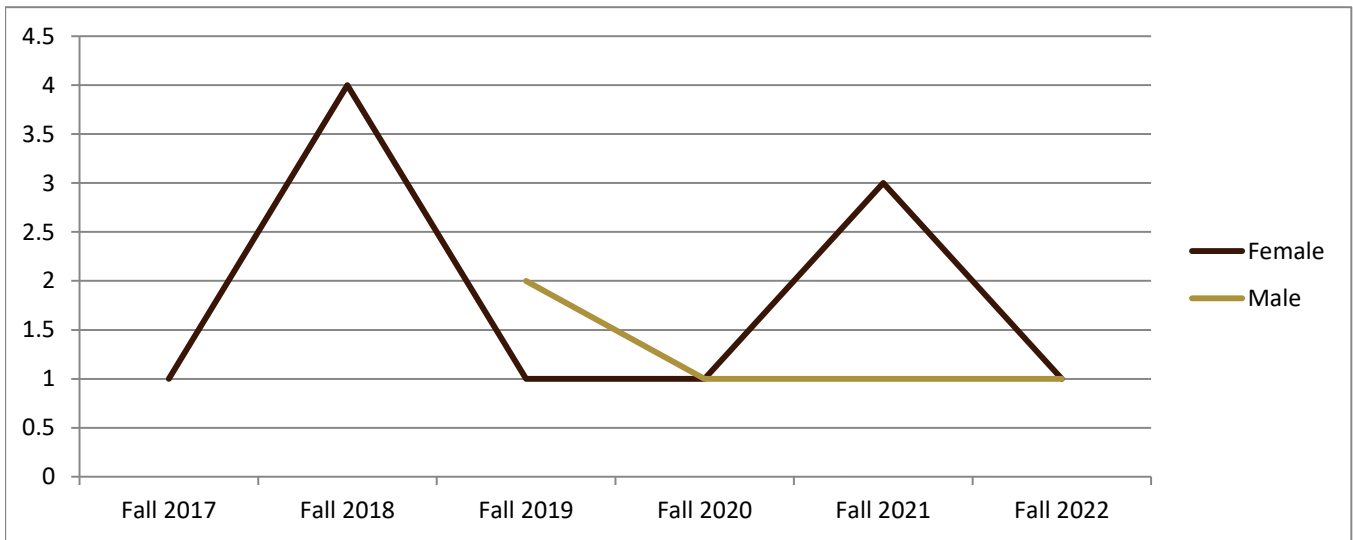

SMSU History Program Data

Enrolled Minors

Academic Years 2017-18 to 2022-23

Using Fall Semester Data (Fall 2017 to Fall 2022) for Term Specific measures

Enrolled by AY & Term		2018	2019	2020	2021	2022	2023
Fall		1	4	3	2	4	2
Spring		3	2	2	3	4	2
Summer		1		1	1	2	1
Grand Total		5	6	6	6	10	5

SMSU History Program Data

Enrolled Minors

Academic Years 2017-18 to 2022-23

Using Fall Semester Data (Fall 2017 to Fall 2022) for Term Specific measures

By Gender	Fall 2017	Fall 2018	Fall 2019	Fall 2020	Fall 2021	Fall 2022
Female	1	4	1	1	3	1
Male			2	1	1	1
Grand Total	1	4	3	2	4	2

SMSU History Program Data

Enrolled Minors

Academic Years 2017-18 to 2022-23

Using Fall Semester Data (Fall 2017 to Fall 2022) for Term Specific measures

By Class Level	Fall 2017	Fall 2018	Fall 2019	Fall 2020	Fall 2021	Fall 2022
1 - Freshmen		2			1	
2 - Sophomore		1	2			
3 - Junior	1		1	1	1	
4 - Senior		1		1	2	2
Grand Total	1	4	3	2	4	2