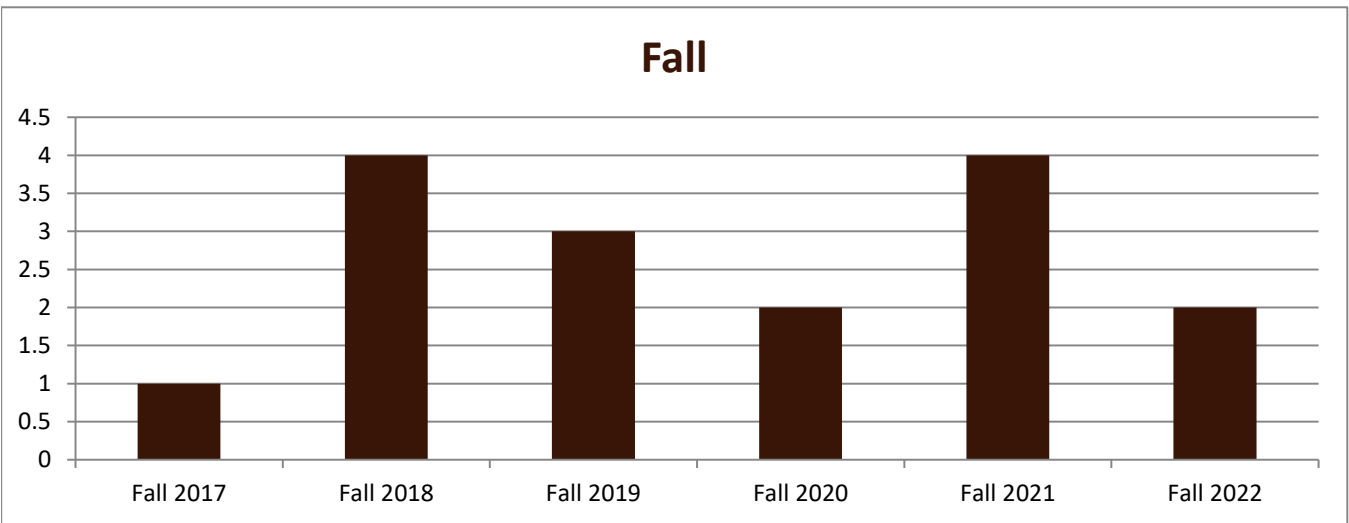

SMSU History Program Data

Enrolled Minors

Academic Years 2017-18 to 2022-23

Using Fall Semester Data (Fall 2017 to Fall 2022) for Term Specific measures

Enrolled by AY & Term		2018	2019	2020	2021	2022	2023
Fall		1	4	3	2	4	2
Spring		3	2	2	3	4	2
Summer		1		1	1	2	1
Grand Total		5	6	6	6	10	5

SMSU History Program Data

Enrolled Minors

Academic Years 2017-18 to 2022-23

Using Fall Semester Data (Fall 2017 to Fall 2022) for Term Specific measures

By Gender	Fall 2017	Fall 2018	Fall 2019	Fall 2020	Fall 2021	Fall 2022
Female	1	4	1	1	3	1
Male			2	1	1	1
Grand Total	1	4	3	2	4	2